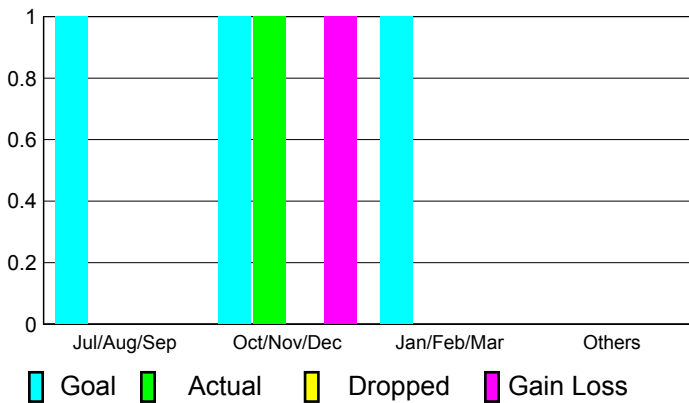

2010-2011 GMT Reports for District (or Undistricted) **District 354 F**

GMT: **KWANG-SOO JANG**

Location: **REPUBLIC OF KOREA**

GMT CA: **5**

CLUBS

Club Results
2010-2011

Clubs
2009-2010

| Month | New Club Goal | Actual New Clubs | Actual Dropped Clubs | Gain/Loss of Clubs | Gain/Loss of Clubs |
|---------------|---------------|------------------|----------------------|--------------------|--------------------|
| Jul/Aug/Sep | 1 | 0 | 0 | 0 | 1 |
| Oct/Nov/Dec | 1 | 1 | 0 | 1 | 1 |
| Jan/Feb/Mar | 1 | 0 | 0 | 0 | 0 |
| Apr/May/June | 0 | 0 | 0 | 0 | 0 |
| Totals | 3 | 1 | 0 | 1 | 2 |

Club Results 2010-2011

Goal, New, Dropped, Gain/Loss

Comparison of Club Gain/Loss

Current Year Compared to the Previous Year

YTD Status Quo Clubs 2010-2011

Status Quo Clubs Compared to Status Quo Members

MEMBERSHIP