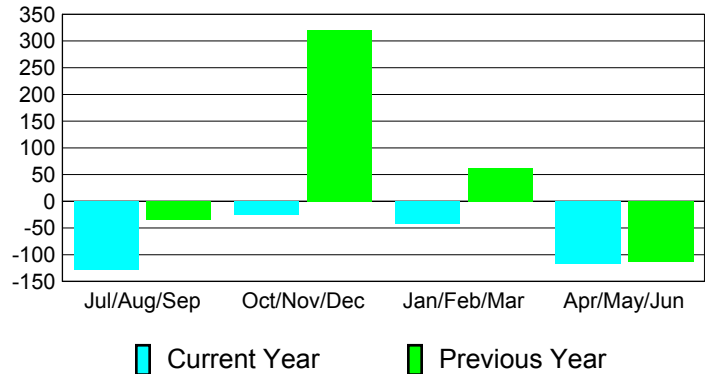

Membership Results
2010-2011

Membership
2009-2010

| Month | Net Memb Goal | Actual New Memb | Actual Dropped Memb | Gain/Loss of Memb | Gain/Loss of Memb |
|---------------|---------------|-----------------|---------------------|-------------------|-------------------|
| Jul/Aug/Sep | 65 | 128 | -256 | -128 | -34 |
| Oct/Nov/Dec | 85 | 166 | -191 | -25 | 320 |
| Jan/Feb/Mar | 30 | 107 | -149 | -42 | 62 |
| Apr/May/June | 20 | 115 | -233 | -118 | -114 |
| Totals | 200 | 516 | -829 | -313 | 234 |

Membership Results 2010-2011

Goal, New, Dropped, Gain/Loss

Comparison of Membership Gain/Loss

Current Year Compared to the Previous Year

Gender Comparison 2010-2011

Jul/Aug/Sep

Oct/Nov/Dec

Jan/Feb/Mar

Apr/May/June

Male

Female