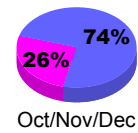

Membership Results
2010-2011

Membership
2009-2010

| Month | Net Memb Goal | Actual New Memb | Actual Dropped Memb | Gain/Loss of Memb | Gain/Loss of Memb |
|---------------|---------------|-----------------|---------------------|-------------------|-------------------|
| Jul/Aug/Sep | 65 | 128 | -256 | -128 | -34 |
| Oct/Nov/Dec | 85 | 166 | -191 | -25 | 320 |
| Jan/Feb/Mar | 30 | 107 | -149 | -42 | 62 |
| Apr/May/June | 20 | 115 | -233 | -118 | -114 |
| Totals | 200 | 516 | -829 | -313 | 234 |

Membership Results 2010-2011

Goal, New, Dropped, Gain/Loss

Comparison of Membership Gain/Loss

Current Year Compared to the Previous Year

Gender Comparison 2010-2011

Jul/Aug/Sep

Oct/Nov/Dec

Jan/Feb/Mar

Apr/May/June

Male

Female