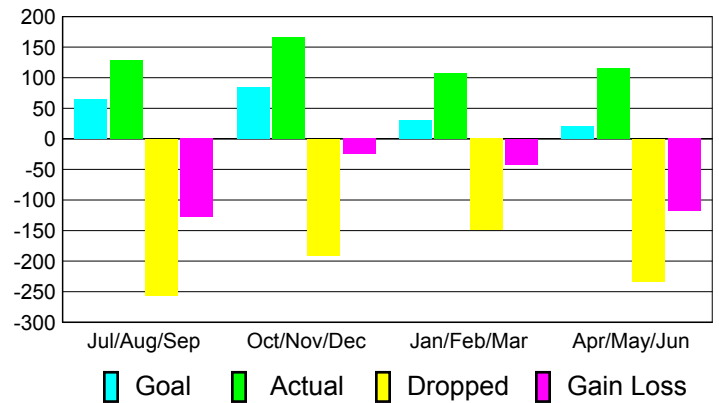

Membership Results 2010-2011

Goal, New, Dropped, Gain/Loss

Comparison of Membership Gain/Loss

Current Year Compared to the Previous Year